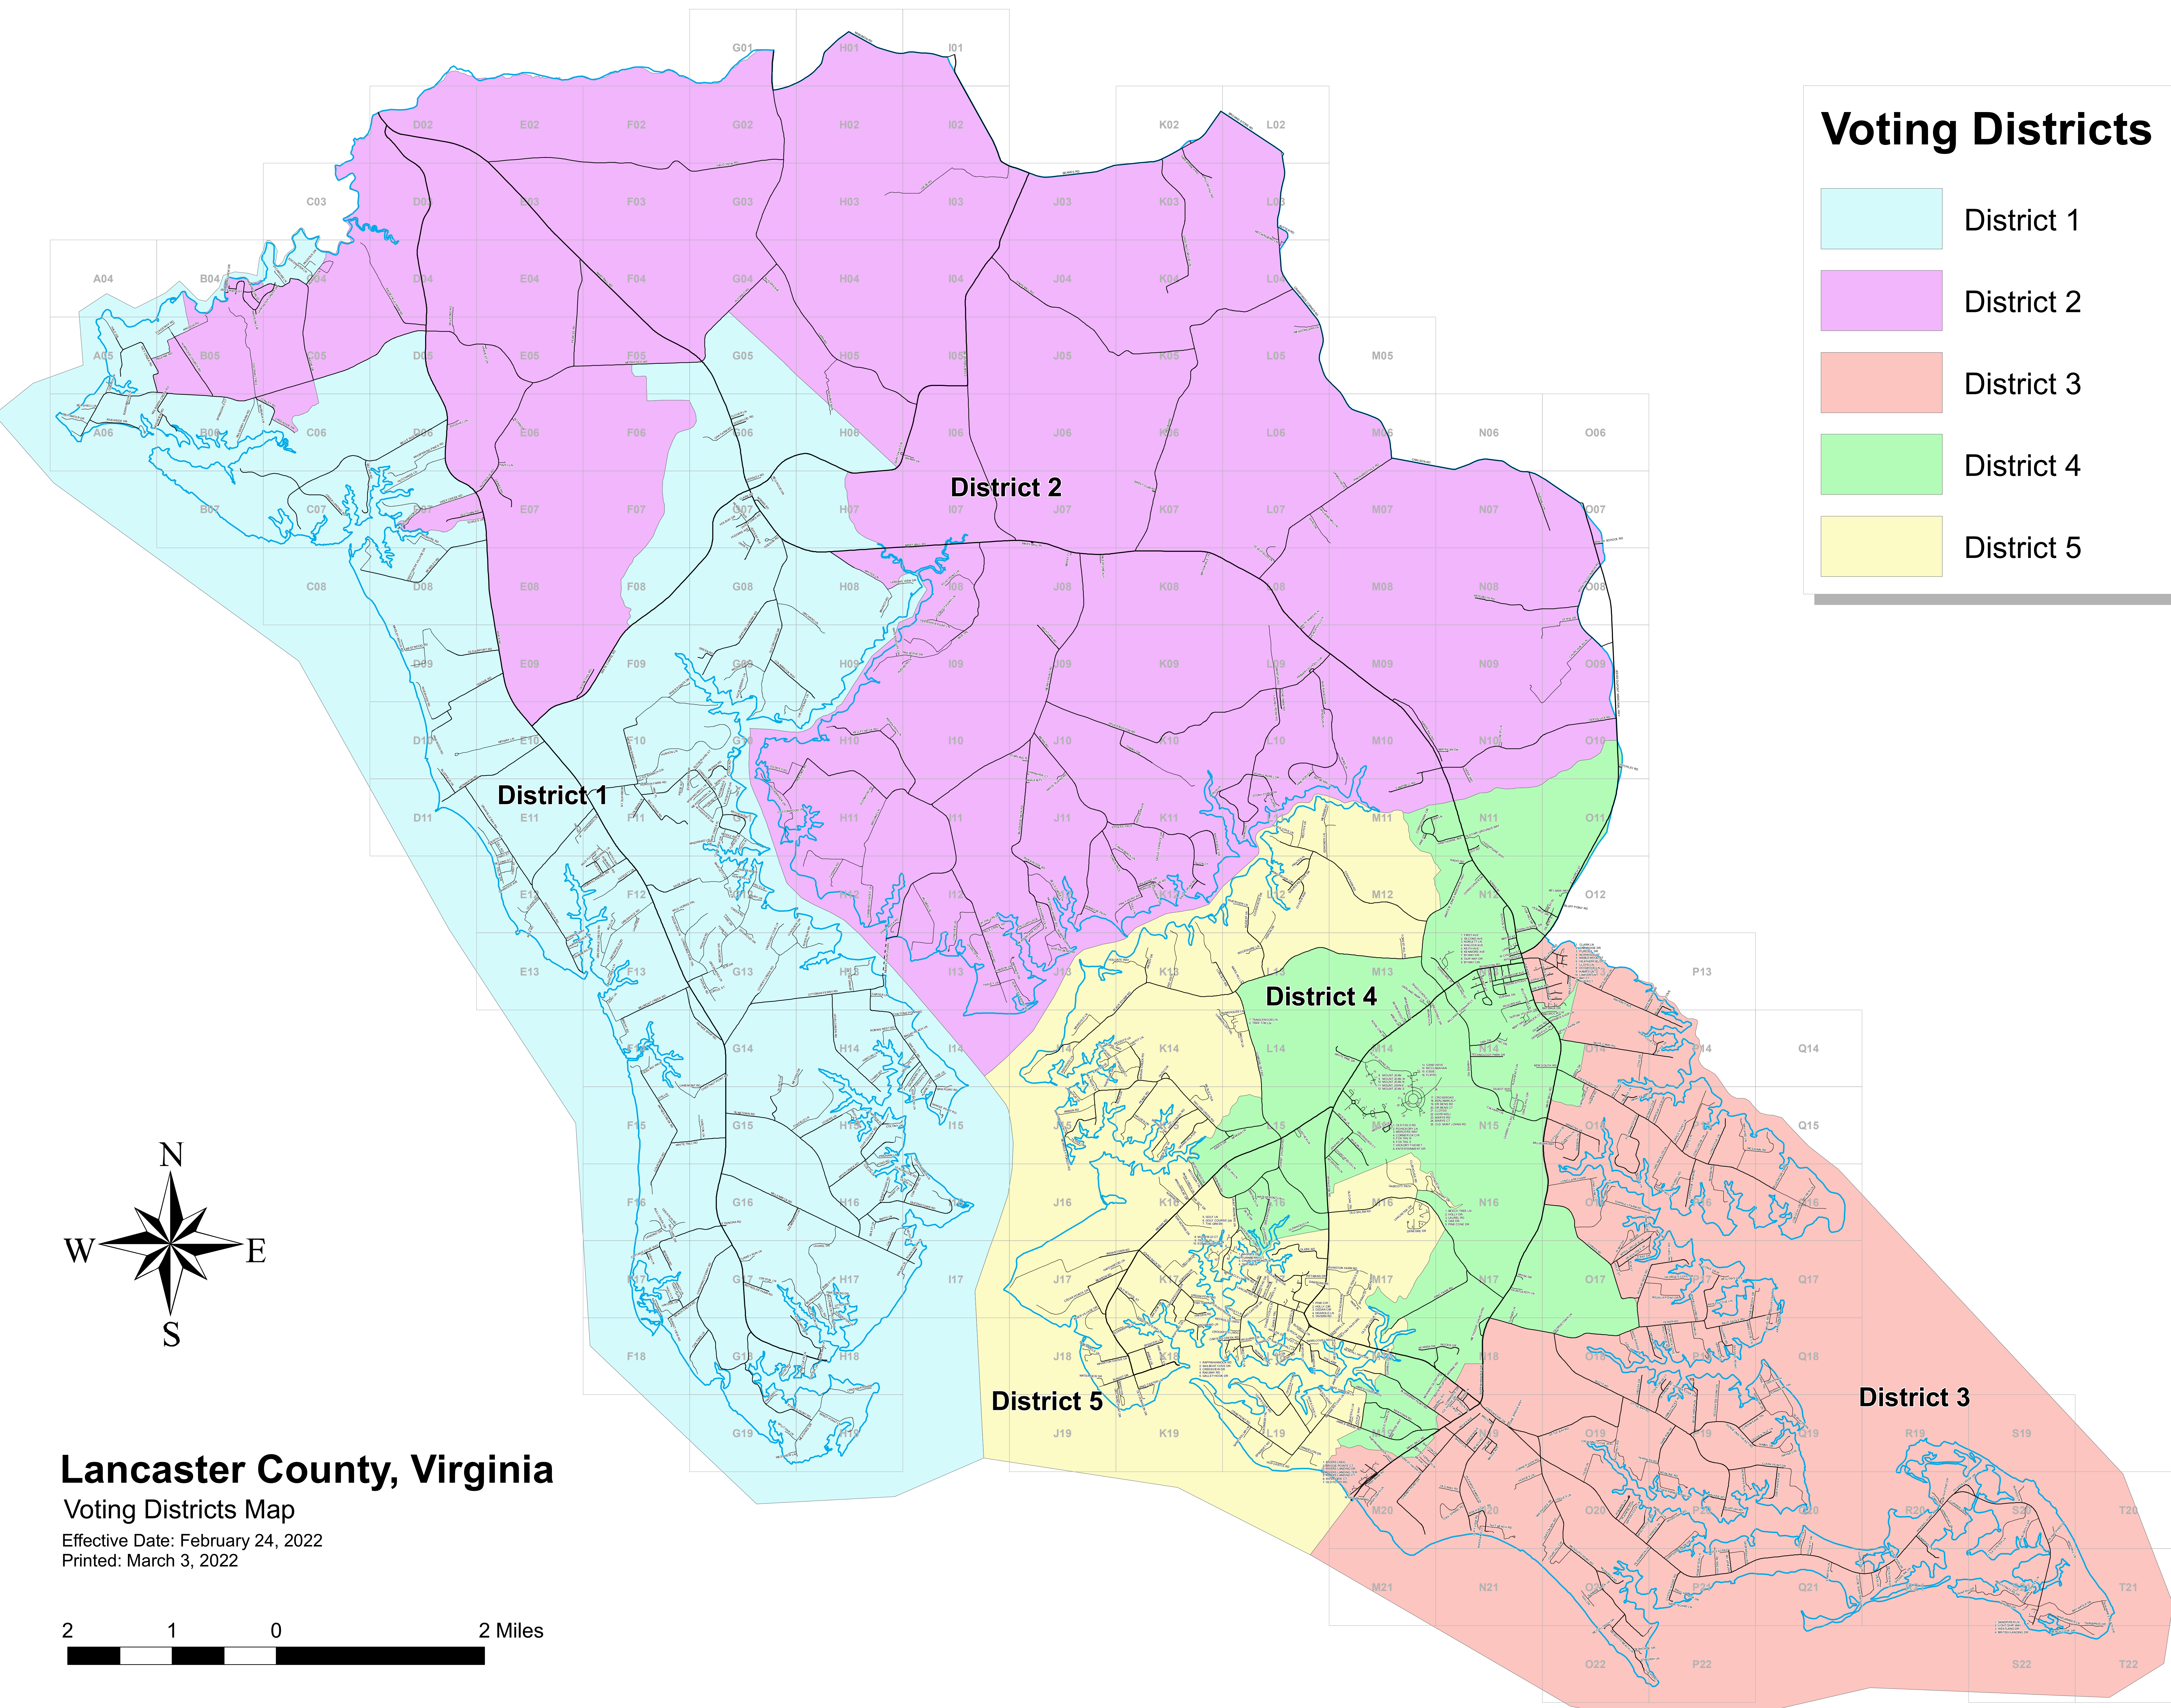

STREET NAME	MAP	STREET NAME	MAP	STREET NAME	MAP	STREET NAME	MAP
ADDRESS RD	N30	DUCHESS RD	F16	LONG LN	L06, L17	ROVER LANE CT	K09
ACORN DR	313	DUNHAM DR	F12	LONGVIEW DR	A04, M05, N01	ROVER LANE DR	M02
ALEX RD	634	EIGHTH ST	F09	LIGHT SAW WAY	F01	ROVER LANE DR	K01, M19
ALPINE DR	424, 609	EMERALD DR	D04	LEWIS DR	N01, D02, F13, F20	ROVER LN	N02
AMBER RD	115	EMERALD DR	D06	LITTLE BRANCH DR	F11	ROVERVIEW CT	A05
AMBER WAY	M15	EMERALD DR	D06	LEWIS CREEK LN	G01, G02	ROVERVIEW DR	R01
AMBERVIEW	N05, B04	ENGLEHART	N03, O03, O12	LEWIS DR	G02	ROVERVIEW DR	O05, D09
ANACONDA	F10	ENGLEHART	N03	LEWIS DR	A05	ROWAN CT	M11
ANACONDA DR	N13	ENGLEHART	N03	LEWIS DR	M15	ROWAN CT	N04
ANACONDA DR	N15	ENGLEHART	N03	LEWIS DR	M15, N13, G12	ROWAN CT	K05
ANACONDA DR	N15	ENGLEHART	N03	LEWIS DR	M15, N13, G12	ROWAN CT	M10
ANACONDA DR	N15	ENGLEHART	N03	LEWIS DR	M15, N13, G12	ROWAN CT	M10
ANACONDA DR	N15	ENGLEHART	N03	LEWIS DR	M15, N13, G12	ROWAN CT	M10
ANACONDA DR	N15	ENGLEHART	N03	LEWIS DR	M15, N13, G12	ROWAN CT	M10
ANACONDA DR	N15	ENGLEHART	N03	LEWIS DR	M15, N13, G12	ROWAN CT	M10
ANACONDA DR	N15	ENGLEHART	N03	LEWIS DR	M15, N13, G12	ROWAN CT	M10
ANACONDA DR	N15	ENGLEHART	N03	LEWIS DR	M15, N13, G12	ROWAN CT	M10

Voting Districts

2 1 0 2 Miles

Lancaster County, Virginia Voting Districts Map

Effective Date: February 24, 2022
Printed: March 3, 2022